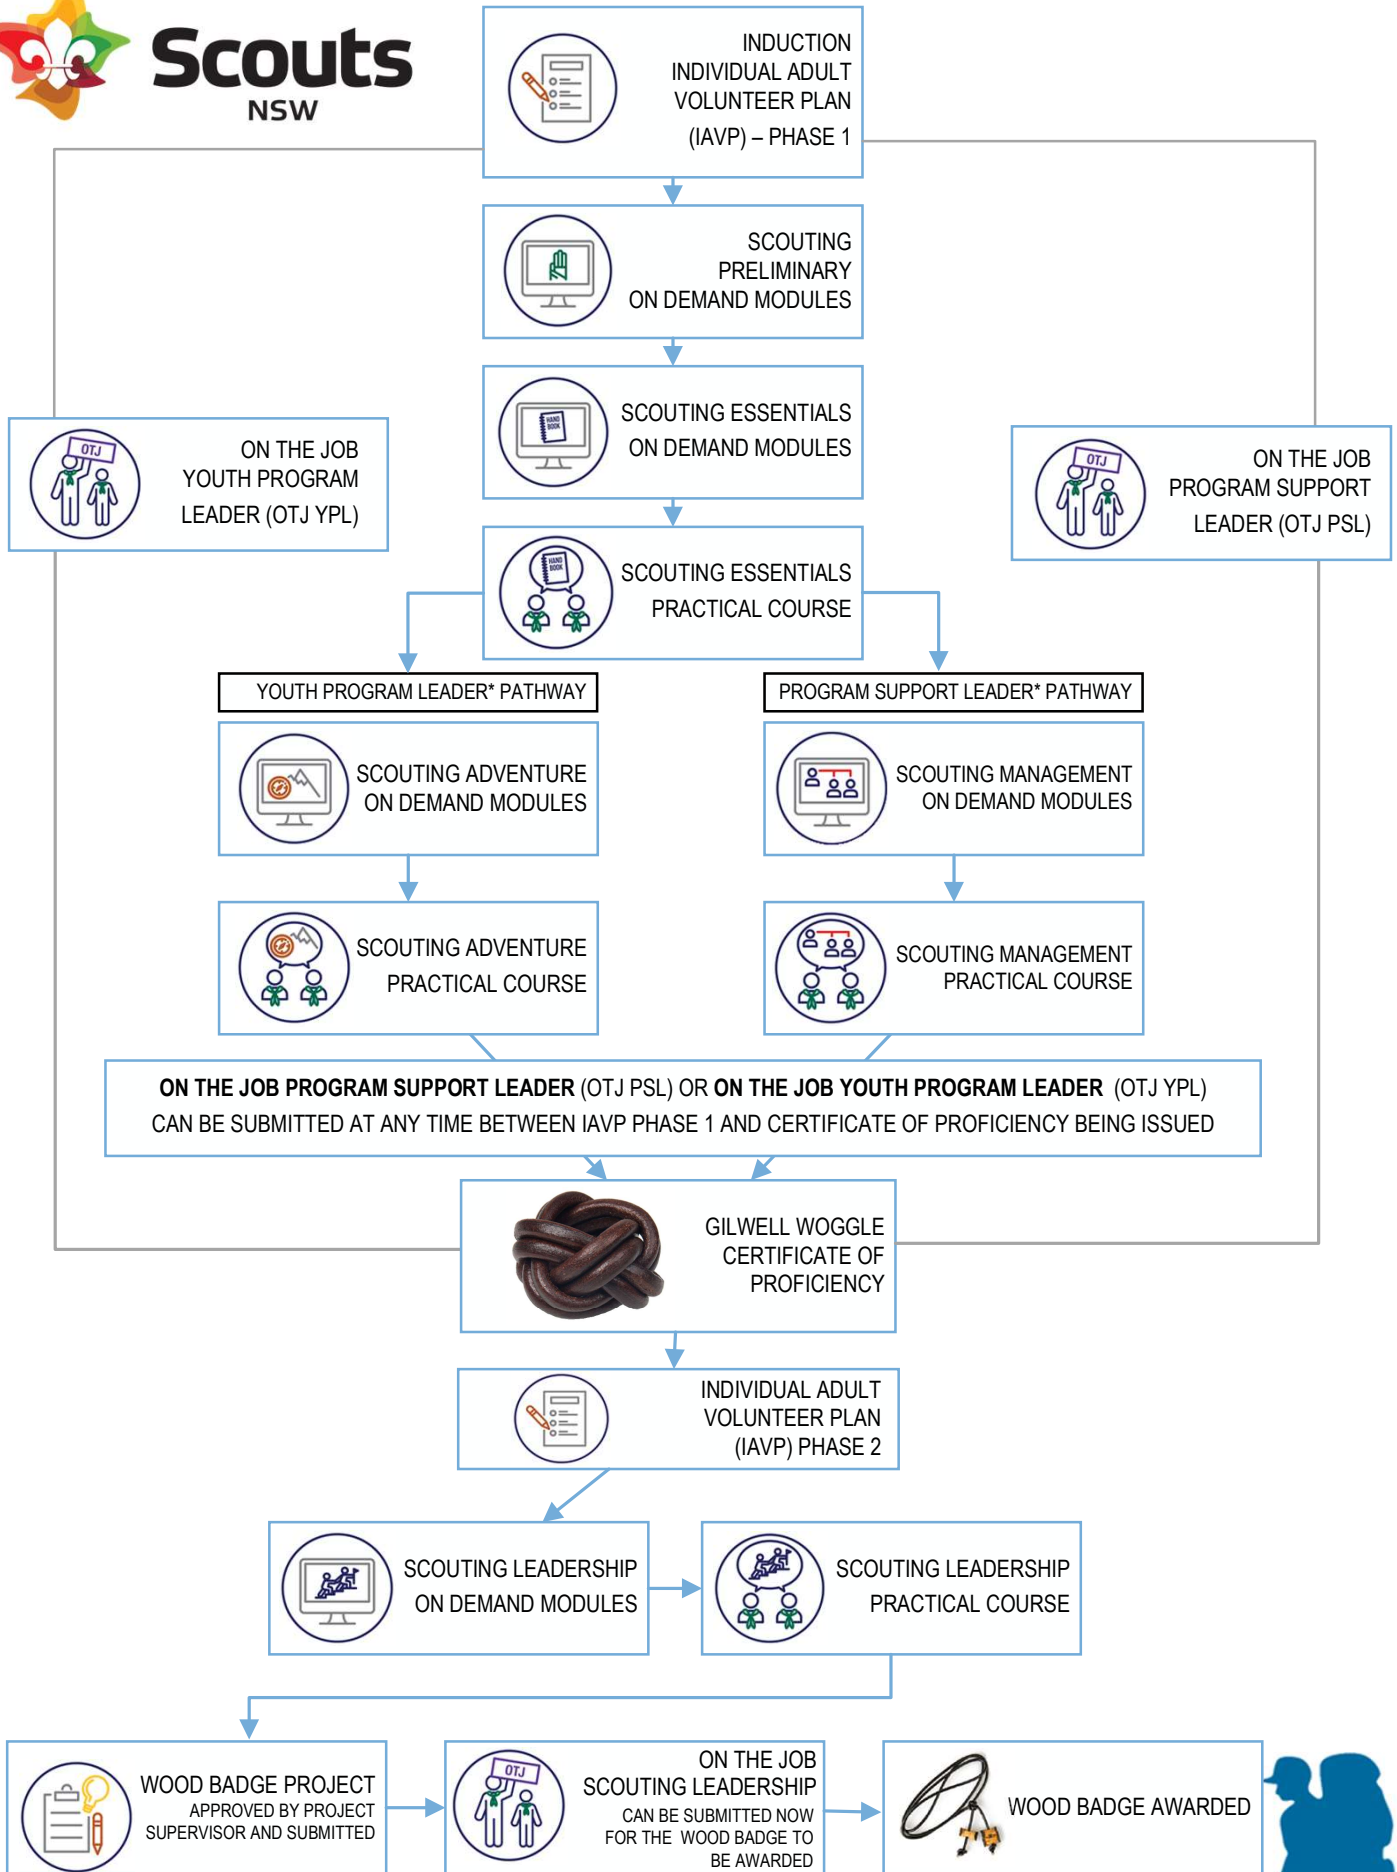

Scouts NSW

* **YOUTH PROGRAM LEADER:** JOEY SCOUT LEADER, CUB SCOUT LEADER, SCOUT LEADER, VENTURER SCOUT LEADERS AND ROVER SCOUTS (for Personal Development)

* **PROGRAM SUPPORT LEADER:** LEADER OF ADULTS, ROVER SCOUT UNIT LEADERS AND ROVER ADVISORS